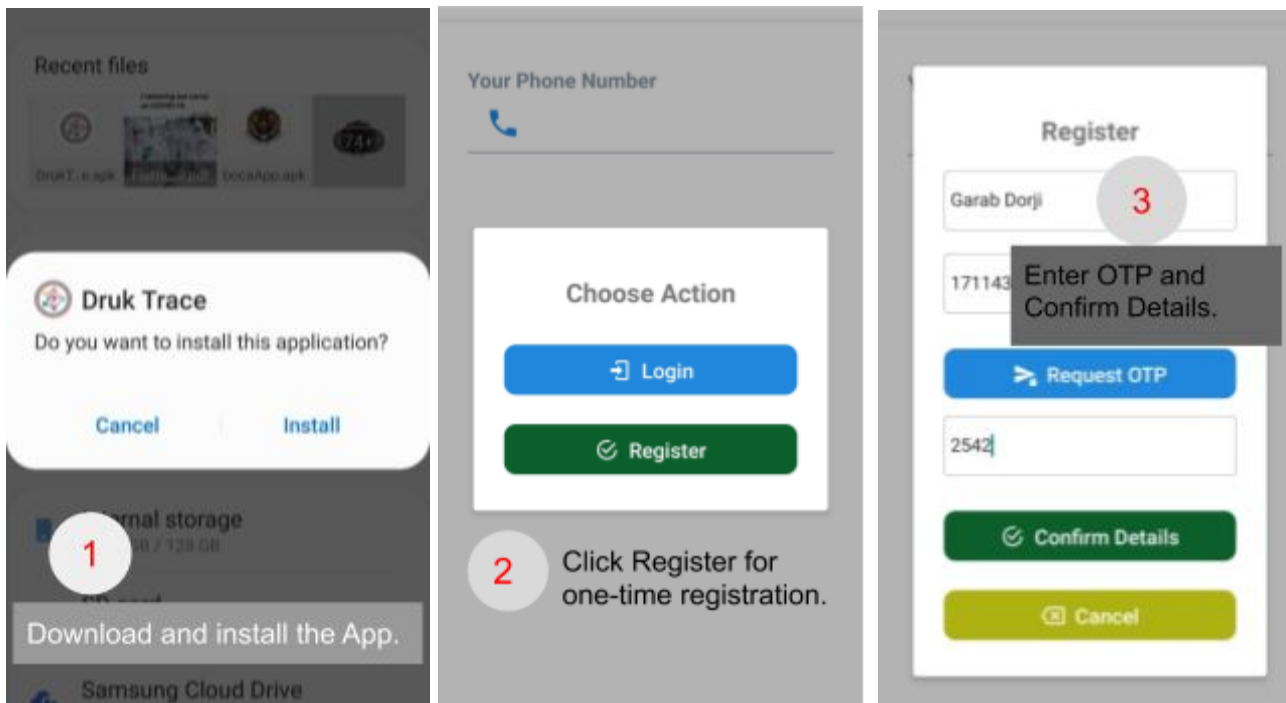

Druk Trace App

Objective

to easily identify the people who may have come in contact with a COVID-19 infected person for timely medical attention.

How to Install & Register in the App?