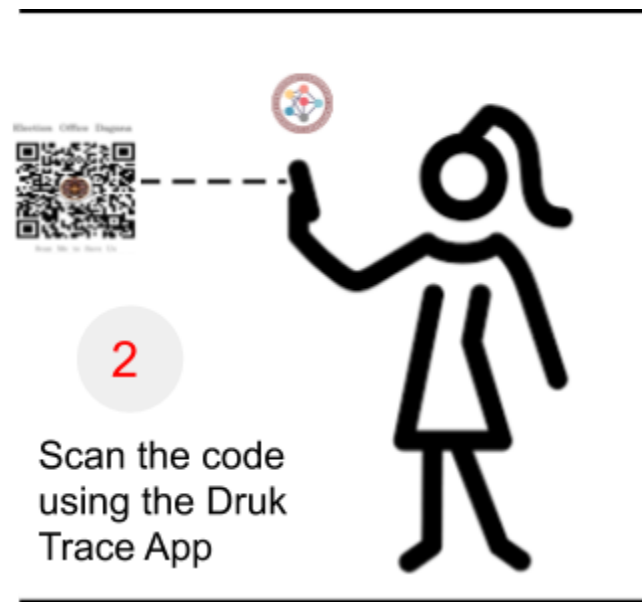

Druk Trace App

Who Should Scan the QR codes?

anybody who visits the places or travels in public transport.

How to Scan the QR codes?

You will get a 'Thank You' message and that's it!