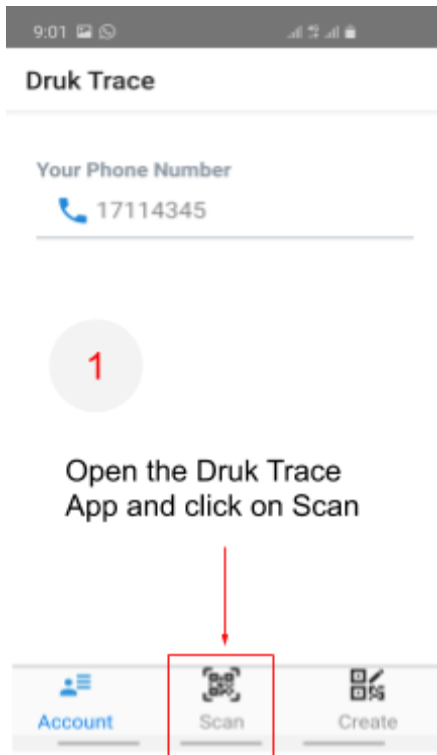

Druk Trace App

Who Should Scan the QR codes?

anybody who visits the places or travels in public transport.

How to Scan the QR codes?

You will get a 'Thank You' message and that's it!